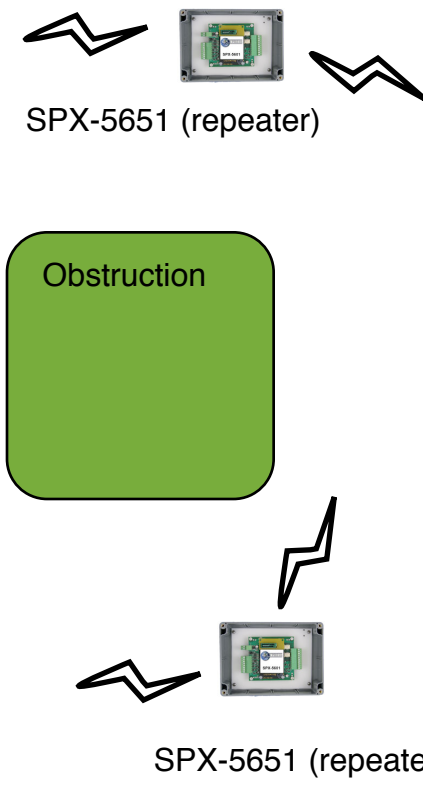

# Cypress Suprex LYNK System Block Diagram

**Mobile reader - EXP  
repeater mode**