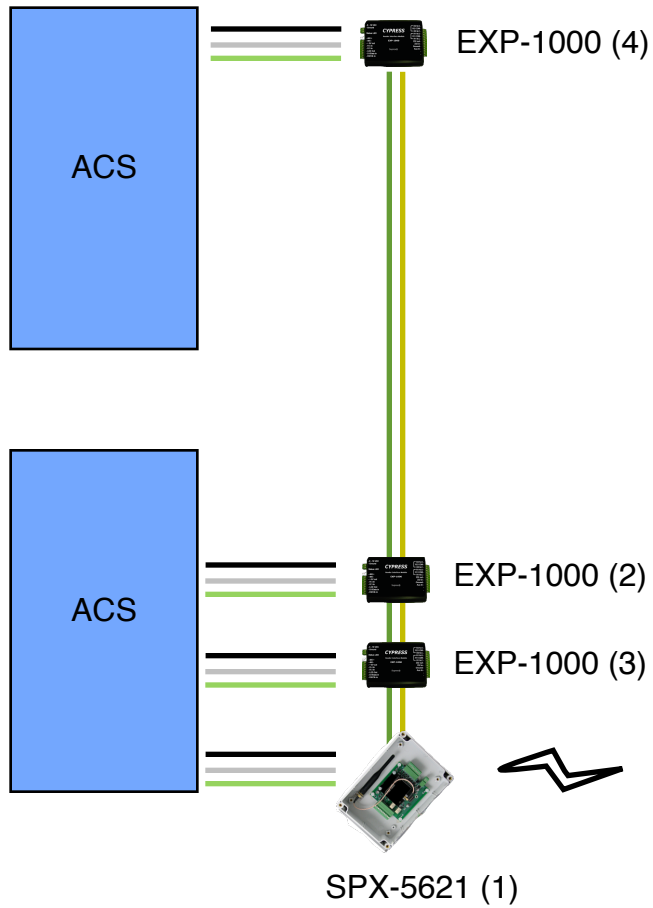

# Cypress Suprex LYNK System Block Diagram

**Mobile reader - EXP  
repeater mode**