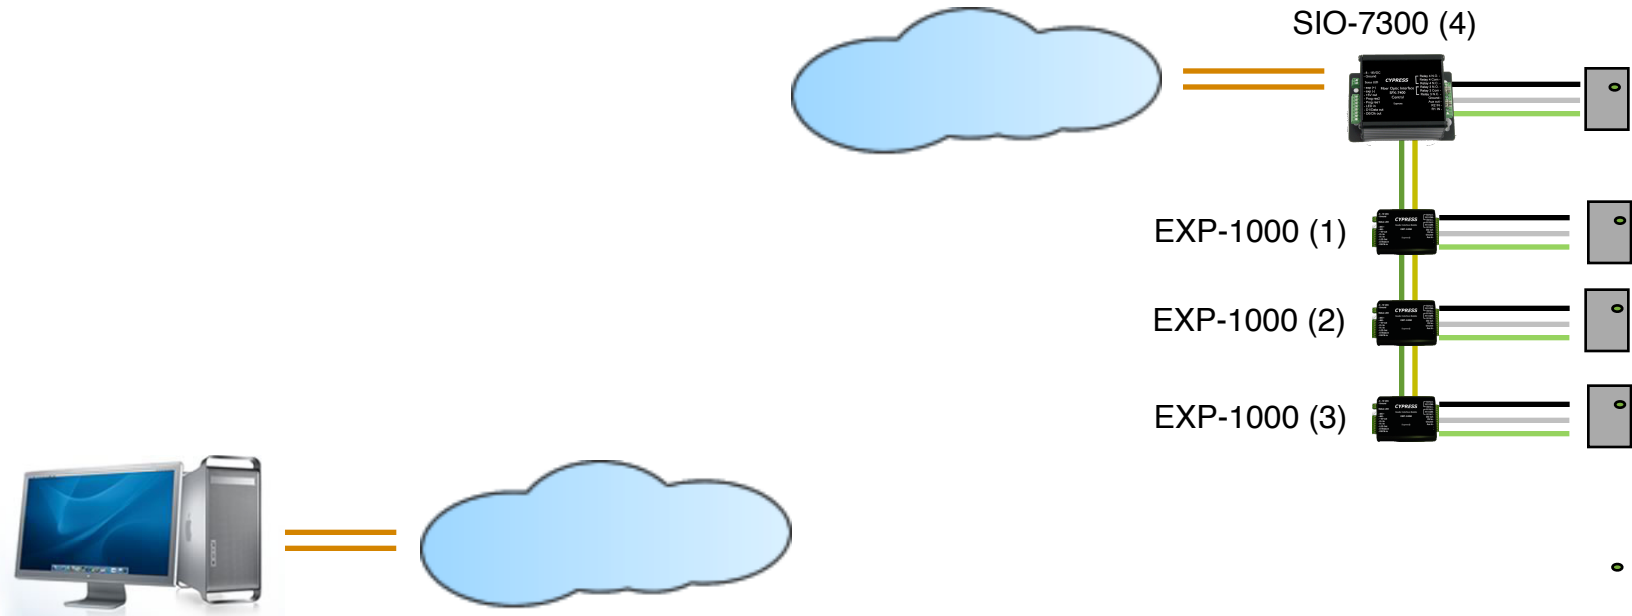

Cypress Suprex LYNK System Block Diagram

Card Reader / Door- Typical Ethernet w/ SDK