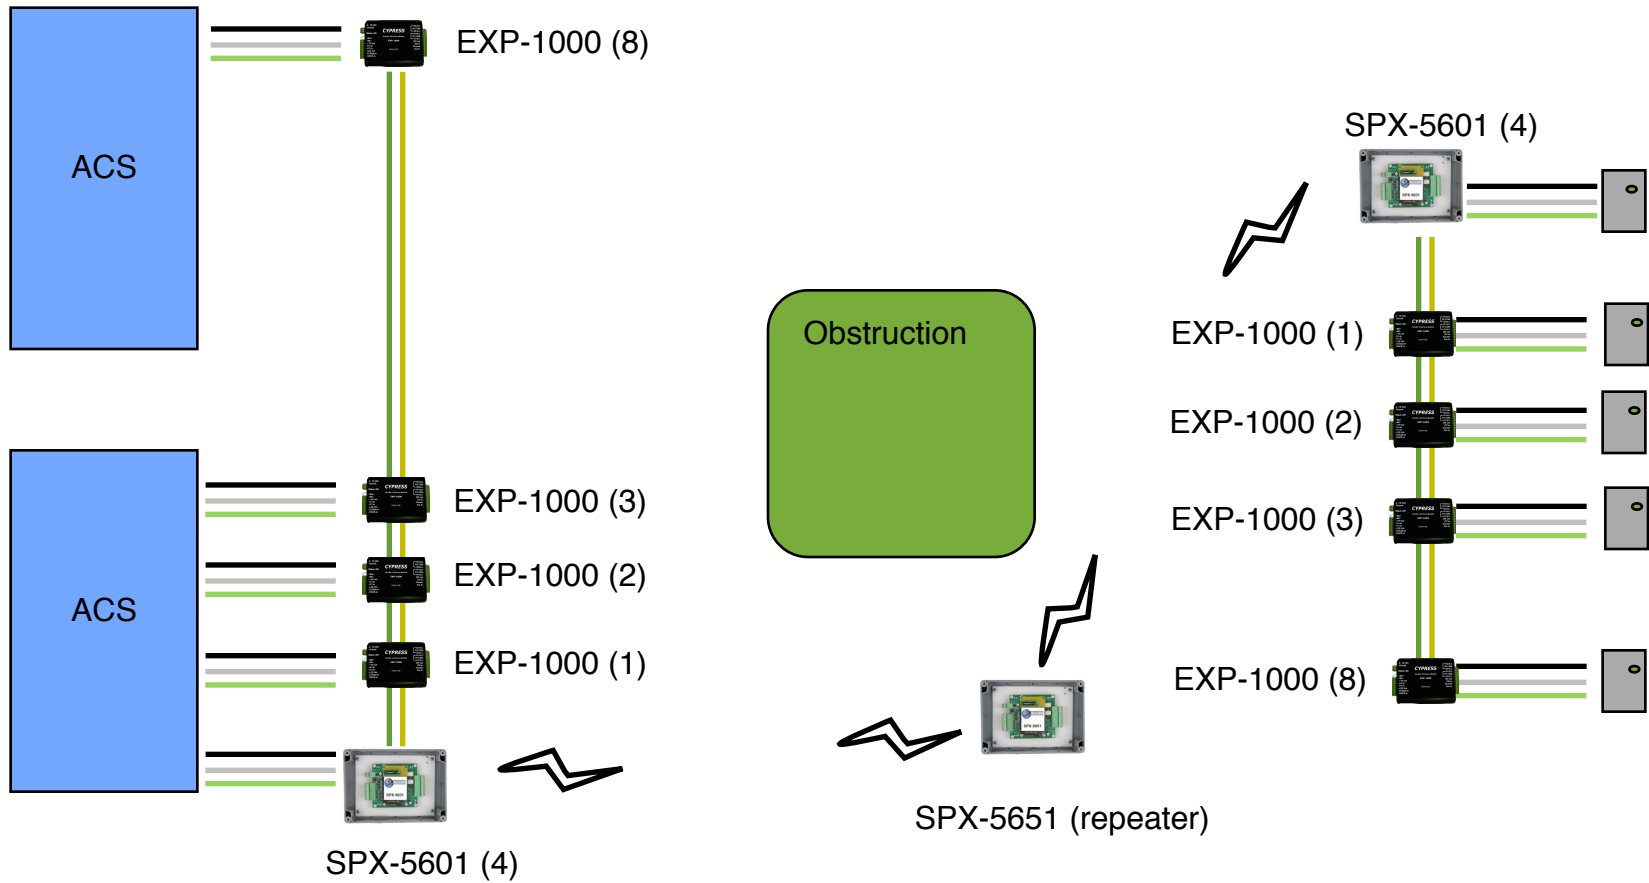

# Cypress Suprex LYNK System Block Diagram

**Parking Gate - Typical**  
**Wireless - repeater mode**

-  Card Reader
-  Wiegand Data
-  Wireless signal
-  RS-485 Link - Multi-drop