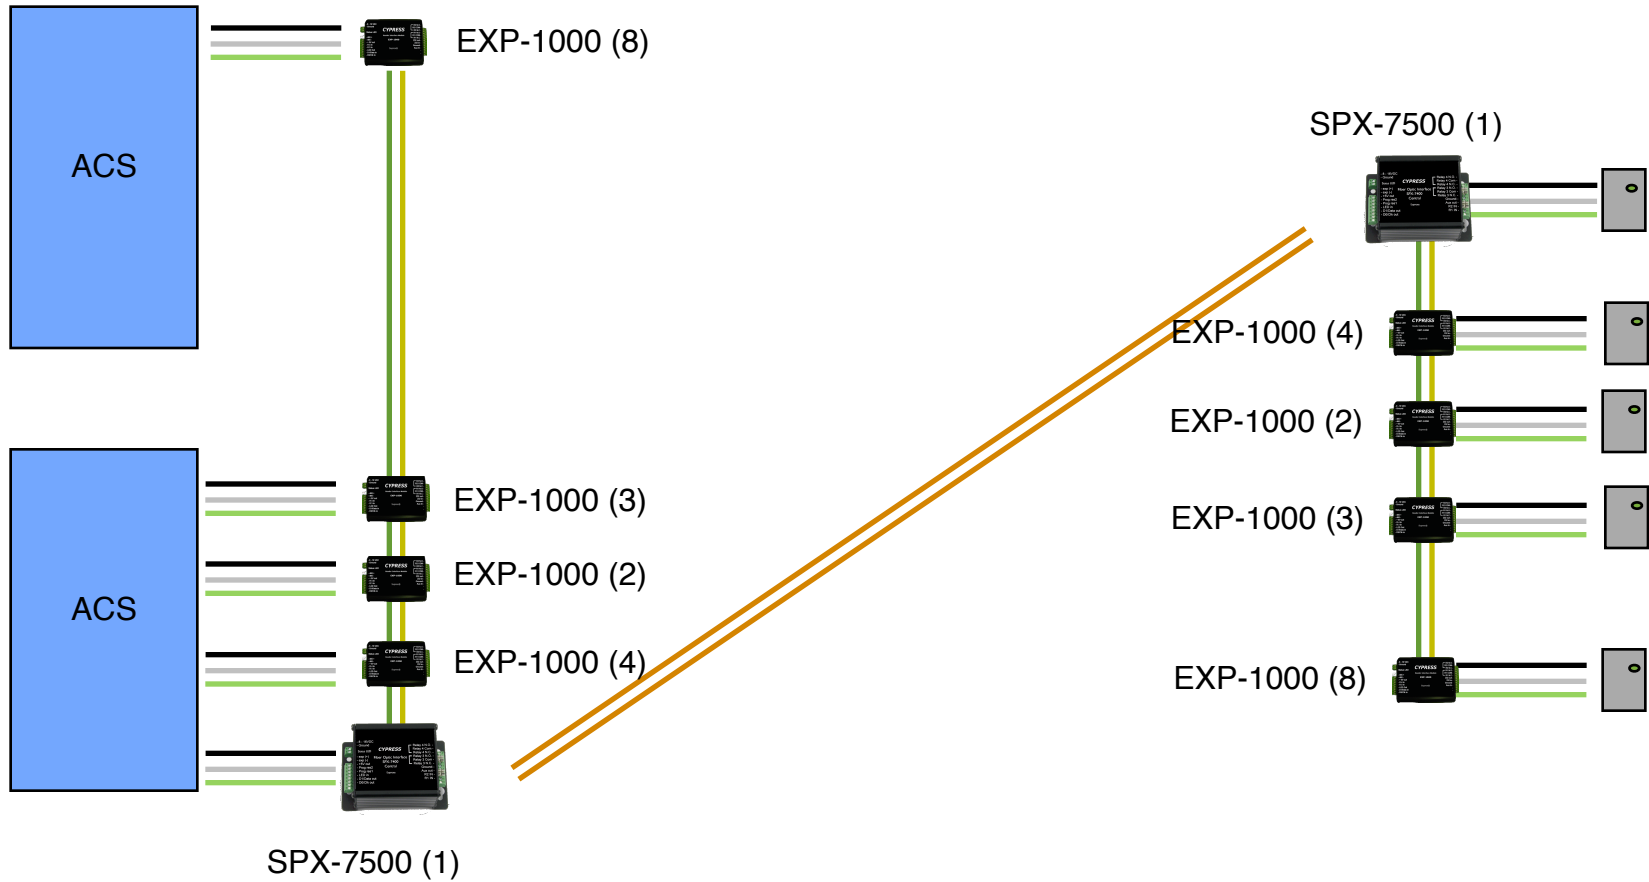

# Cypress Suprex LYNK System Block Diagram

**8 door / gate - Typical**  
**Serial Interface - multidrop**

Card Reader

Wiegand Data

RS-232/485 connection

RS-485 Link - Multi-drop