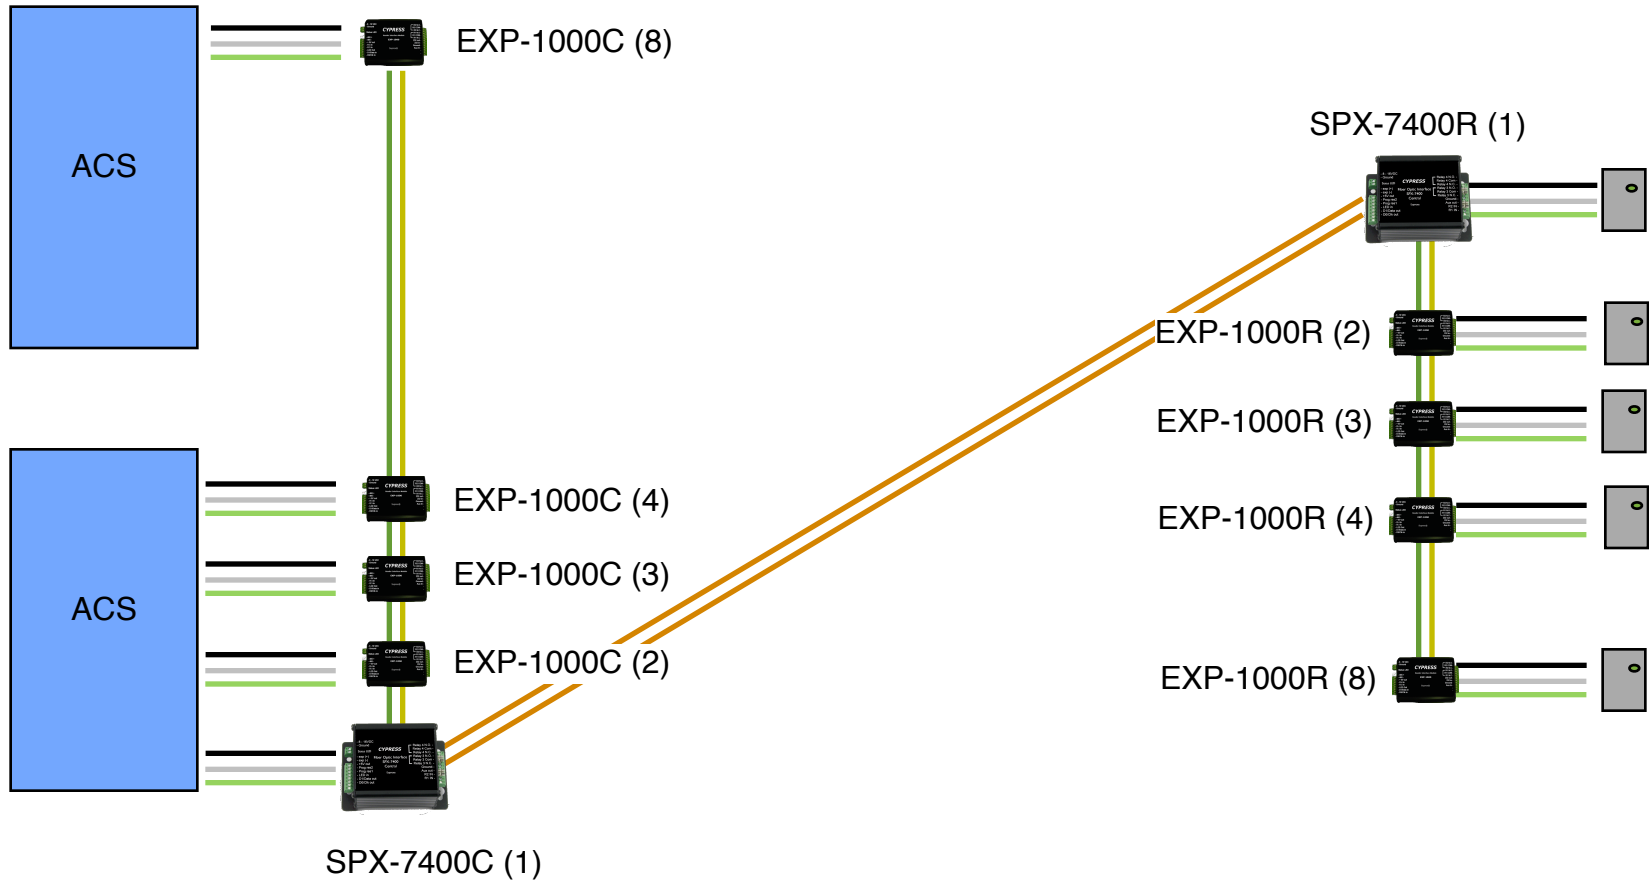

# Cypress Suprex LYNK System Block Diagram

**Door / Parking Gate  
Typical**

-  Card Reader
-  Wiegand Data
-  Fiber optic Link
-  RS-485 Link - Multi-drop