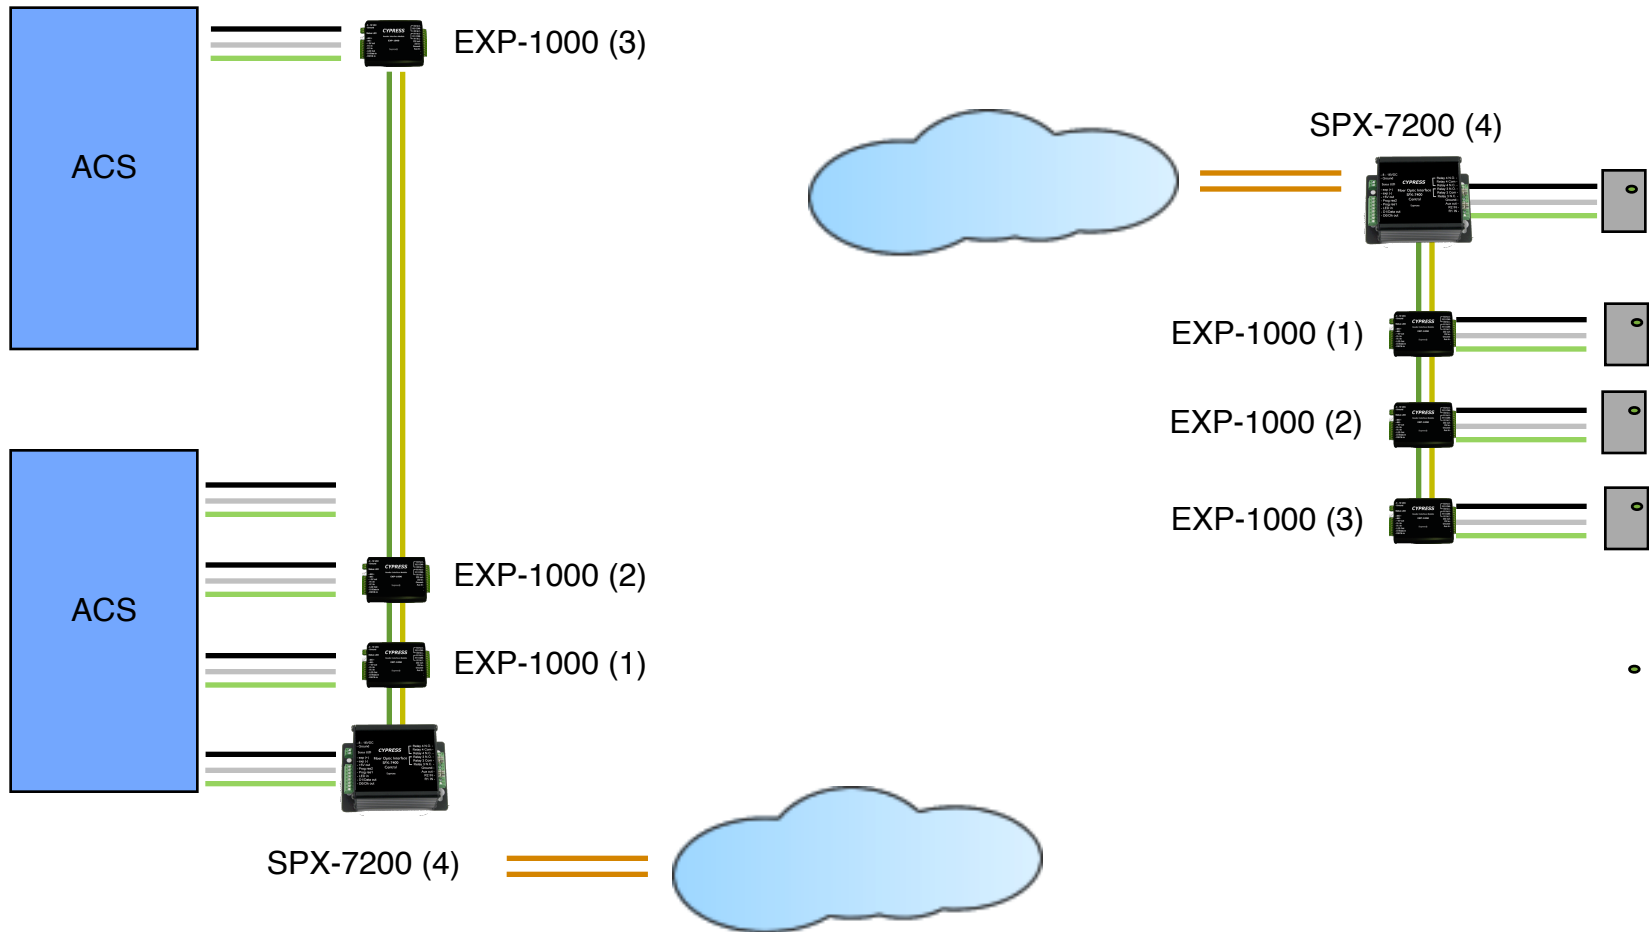

# Cypress Suprex LYNK System Block Diagram

## Parking Gate - Typical Ethernet

-  Card Reader
-  Wiegand Data
-  Ethernet Connection
-  RS-485 Link - Multi-drop