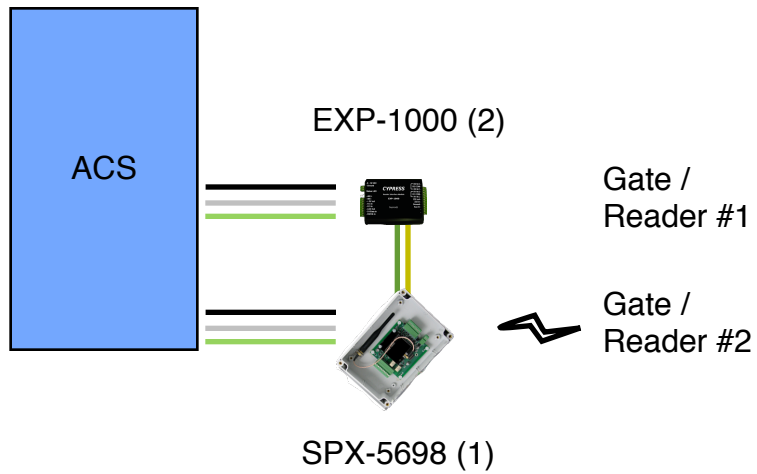

Cypress Suprex LYNK System Block Diagram

Parking Gate - Typical
Wireless - AVI
Proposed Design