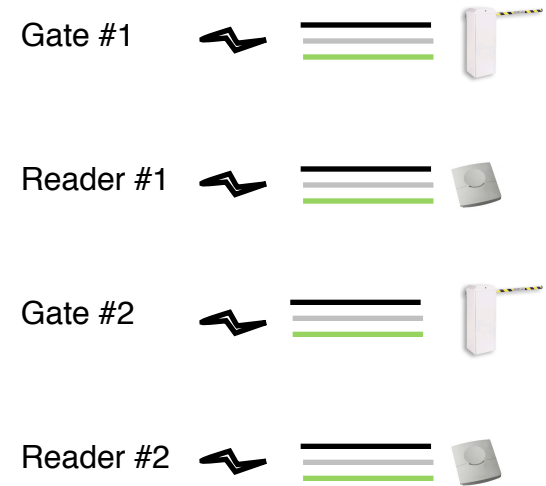

Cypress Suprex LYNK System Block Diagram

Parking Gate - Typical
Wireless - AVI
Proposed Design