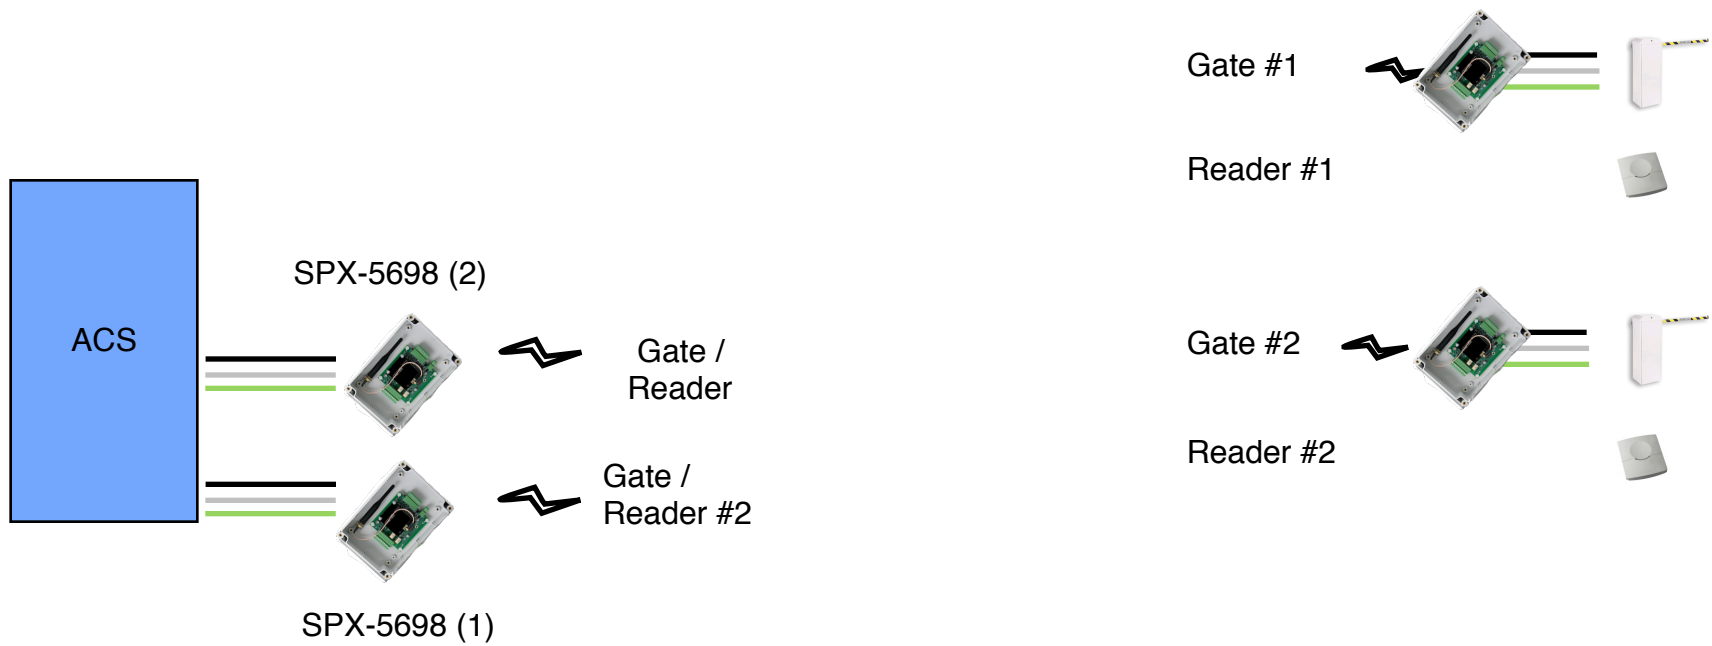

## Cypress Suprex LYNK System Block Diagram

**Parking Gate - Typical**  
**Wireless - AVI**  
**Proposed Design**

-  RS-485 Link - Multi-drop
-  Wiegand Data
-  Wireless signal
-  AVI Reader
-  Parking Gate